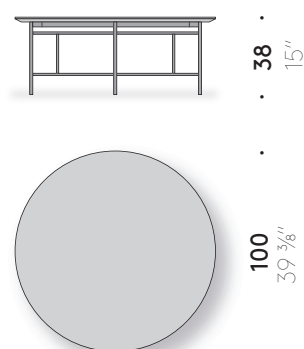

Andon Nendo 2022

Low table / Outdoor low table

Materials

BASE: matt black painted stainless steel.

STONE TOP: black enamelled lava stone and white Pece stone, treated with water repellent products.

MARBLE TOP: Valentine Grey marble, grey Carnico, Emperador Dark, Grey Stone, Calacatta Oro, white Carrara - treated with water repellent products or finished with matt polyester.

TOP IN COMPOSITE: MDI composite.

+info:

<http://www.depadova.com/materials.pdf>