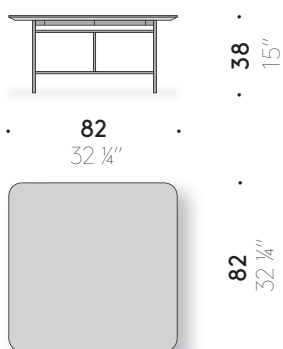

Andon Nendo 2022

Low table / Outdoor low table

Materials

BASE: matt black painted stainless steel.

STONE TOP: black enamelled lava stone and white Pece stone, treated with water repellent products.

MARBLE TOP: Valentine Grey marble, grey Carnico, Emperador Dark, Grey Stone, Calacatta Oro, white Carrara - treated with water repellent products or finished with matt polyester.

TOP IN COMPOSITE: MDI composite.

+info:

<http://www.depadova.com/materials.pdf>