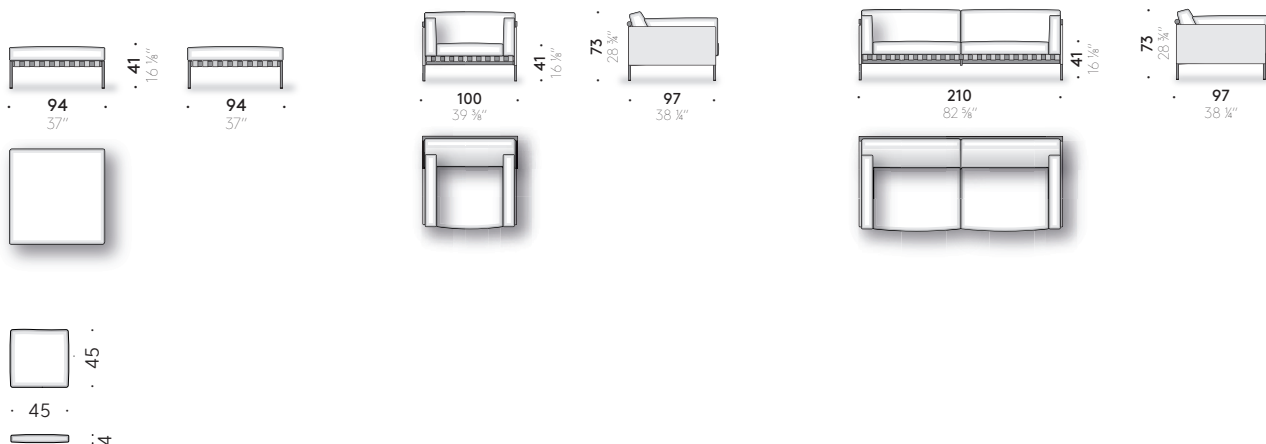

Étiquette Outdoor GamFratesi 2021

Outdoor armchair, pouf and straight sofa

Materials

FRAME: frame in black powder-coated AISI 304 stainless steel. Horizontal back element in solid natural teak wood, treated with oil. Elastic straps suitable for outdoor use. Adjustable feet in matt black painted metal.

PADDING: seat cushions, backrest and armrest in polyurethane foam and polyester wadding, covered with waterproof polyester cloth.

SIDE FRAME COVERING: removable cover in outdoor fabric (with Milos and Panema outdoor fabrics only)

COVER (for cushions): removable cover in outdoor fabric.

PROTECTIVE COVER (optional): polyester cover.

LOOSE CUSHIONS (optional): polyester fibres, covered with waterproof polyester cloth.

+info:
<http://www.depadova.com/materials.pdf>