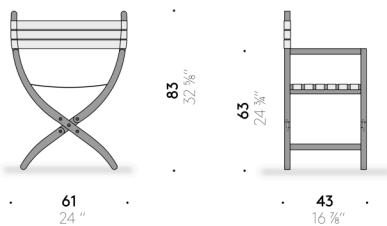

Seduta e schienale

cuoio pigmentato conciato al minerale di colore nero o marrone.