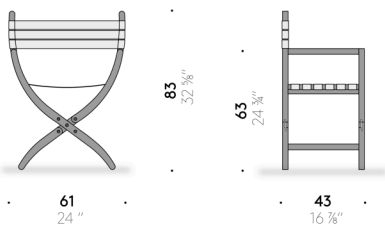

Seat and backrest

mineral-tanned pigmented cowhide - black or brown colour.