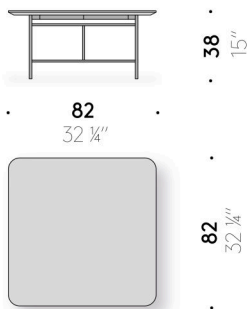

Top in composite

MDI composite.