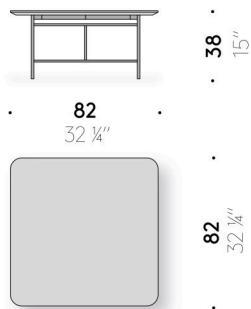

Top in composite

MDI composite.