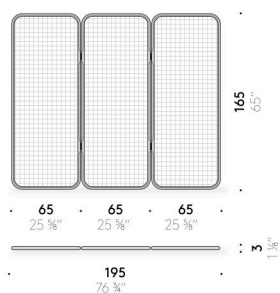

Hinge

black anodised aluminium.