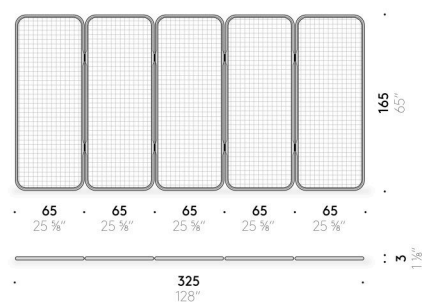

Hinge

black anodised aluminium.