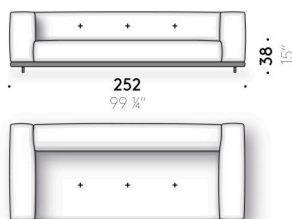

Erei Zone

Design:

ELISA OSSINO

+ info: <https://www.depadova.com/materials.pdf>

De Padova srl - info@depadova.it

MODULAR AND STRAIGHT SOFA, POUF AND LOW TABLES

Materials

Frame

wood with elastic straps.

Base

plywood (class E1, CARB P2 / TSCA Title VI certified), coated with leather (E Mistral). Thermoplastic adjustable glide foot.

Padding

variable-density polyurethane foam, memory foam and polyester wadding covered with light polyester velvet. Only for the UK market the components in memory foam are made of polyurethane foam. For the FR (Fire Resistant) versions on request, the filling materials comply with the current regulations.

Loose cushions

(optional)

goose down covered with cotton cloth.

Headrest cushion

polyurethane foam and polyester wadding, covered with light polyester velvet.

Cover

technically removable cover in fabric or non-removable cover in leather.

Storage pocket/organiser for armrest

leather (E2 Mistral: biscotto) with rear anti-slip strip.

Padding of pouf

variable-density polyurethane foam, memory foam and polyester wadding covered with light polyester velvet. Only for the UK market the components in memory foam are made of polyurethane foam. For the FR (Fire Resistant) versions on request, the filling materials comply with the current regulations.

Cover for pouf

technically removable cover in fabric or non-removable cover in leather.

Wooden top

MDF (class E1, CARB P2 / TSCA Title VI certified), veneered in Dark oak, finished with transparent water-based or solvent-based coating.

Marble top

white Carrara marble, Grey Stone, Calacatta Oro, Emperador Dark, Valentine Grey or grey Carnico - treated with water repellent products or finished with matt polyester.

Stem of Nota lamp