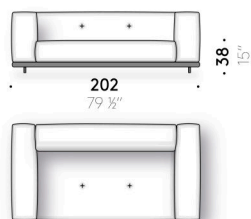

Erei Zone

Design:

ELISA OSSINO

+ info: <https://www.depadova.com/materials.pdf>

De Padova srl - info@depadova.it

MODULAR AND STRAIGHT SOFA, POUF AND LOW TABLES

Materials

Frame

wood with elastic straps.

Base

plywood (class E1, CARB P2 / TSCA Title VI certified), coated with leather (E Mistral). Thermoplastic adjustable glide foot.

Padding

variable-density polyurethane foam, memory foam and polyester wadding covered with light polyester velvet. Only for the UK market the components in memory foam are made of polyurethane foam. For the FR (Fire Resistant) versions on request, the filling materials comply with the current regulations.

Loose cushions

(optional)

goose down covered with cotton cloth.

Headrest cushion

polyurethane foam and polyester wadding, covered with light polyester velvet.

Cover

technically removable cover in fabric or non-removable cover in leather.

Storage pocket/organiser for armrest

leather (E2 Mistral: biscotto) with rear anti-slip strip.

Padding of pouf

variable-density polyurethane foam, memory foam and polyester wadding covered with light polyester velvet. Only for the UK market the components in memory foam are made of polyurethane foam. For the FR (Fire Resistant) versions on request, the filling materials comply with the current regulations.

Cover for pouf

technically removable cover in fabric or non-removable cover in leather.

Wooden top

MDF (class E1, CARB P2 / TSCA Title VI certified), veneered in Dark oak, finished with transparent water-based or solvent-based coating.

Marble top

white Carrara marble, Grey Stone, Calacatta Oro, Emperador Dark, Valentine Grey or grey Carnico - treated with water repellent products or finished with matt polyester.

Stem of Nota lamp