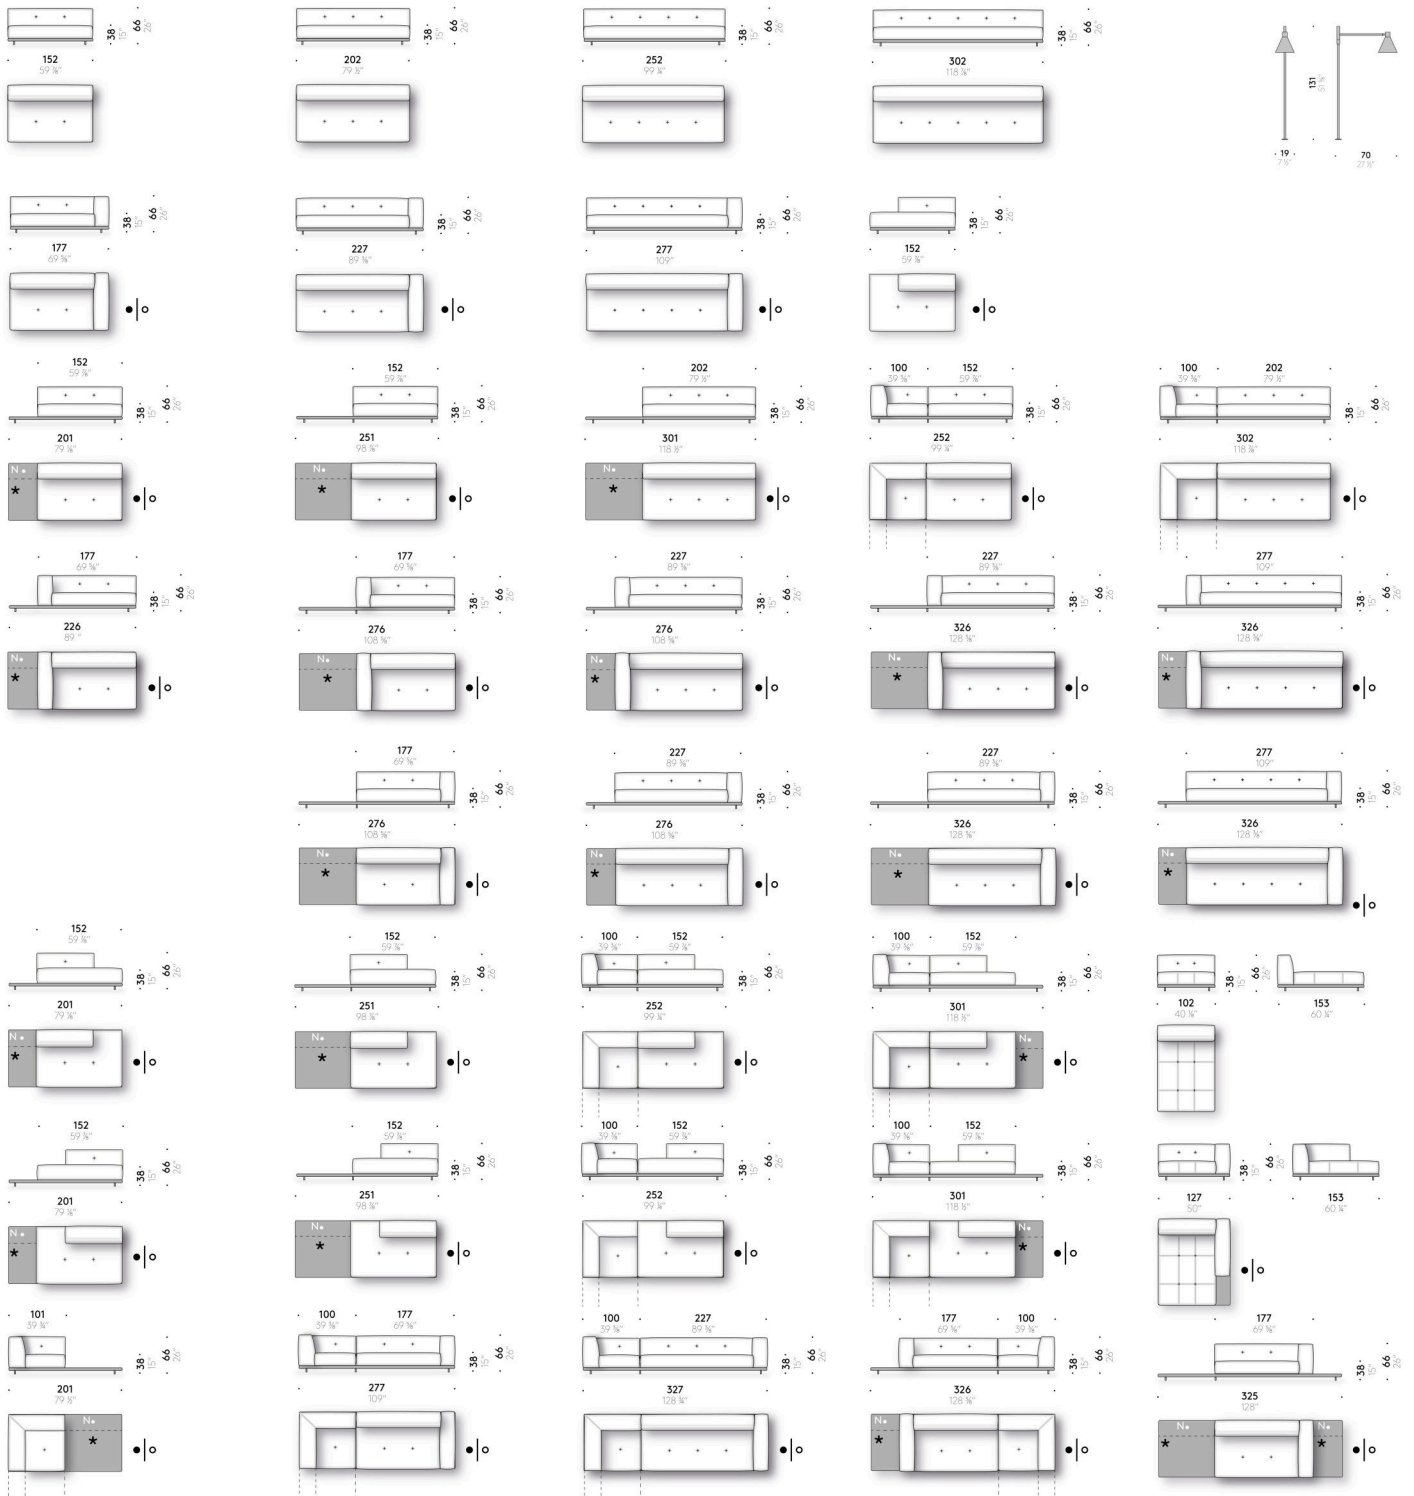

Erei Zone

Design:
ELISA OSSINO