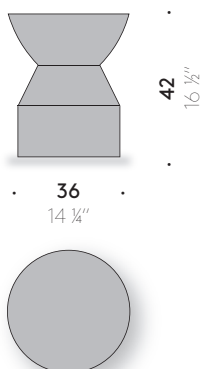

**Stoneware Sculpture**  
**Time & Style ēdition, 2022**  
**Made in Japan**

**Low table**

**Materials:**

FRAME: ceramics made using traditional processes.

+info:  
<http://www.depadova.com/timeandstyleedition-materials.pdf>