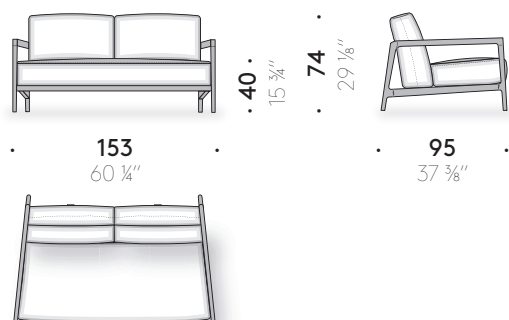

Everyday Life Loveseat Outdoor

Paul Smith

2023

Outdoor straight sofa

Materials

FRAME: legs in brushed solid Iroko wood finished with protective coating suitable for outdoor. Extruded aluminium crossbeams finished with bronze-coloured powder coating suitable for outdoor. Straps in Cognac-coloured EVA with red and blue loops.

INTERIOR FRAME: powder-coated - suitable for outdoor - AISI 304 stainless steel, ochre colour with blue elastic straps. Central foot with adjustable glide foot.

BACKREST: variable-density polyurethane foam and polyester wadding, covered with water-repellent polyester cloth.

SEAT CUSHION: variable-density polyurethane foam and polyester wadding, covered with water-repellent polyester cloth.

COVER: removable cover in outdoor fabric.

PROTECTIVE COVER (optional): polyester cover with handles in EVA, cognac colour.

+info:

<http://www.depadova.com/materials.pdf>