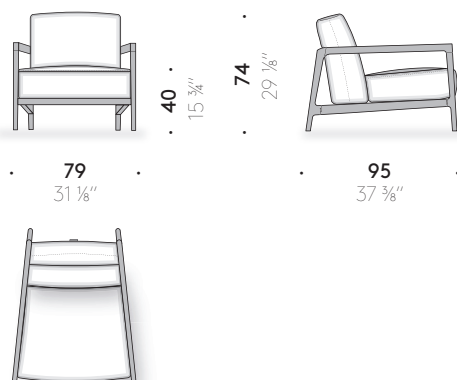

Everyday Life Narrow Armchair Outdoor **Paul Smith** **2023**

Outdoor armchair

Materials

FRAME: legs in brushed solid Iroko wood finished with protective coating suitable for outdoor. Extruded aluminium crossbeams finished with bronze-coloured powder coating suitable for outdoor. Straps in Cognac-coloured EVA with red and blue loops.
INTERIOR FRAME: powder-coated - suitable for outdoor - AISI 304 stainless steel, ochre colour with blue elastic straps.
BACKREST: variable-density polyurethane foam and polyester wadding, covered with water-repellent polyester cloth.
SEAT CUSHION: variable-density polyurethane foam and polyester wadding, covered with water-repellent polyester cloth.
COVER: removable cover in outdoor fabric.
PROTECTIVE COVER (optional): polyester cover with handles in EVA, cognac colour.

+info:
<http://www.depadova.com/materials.pdf>