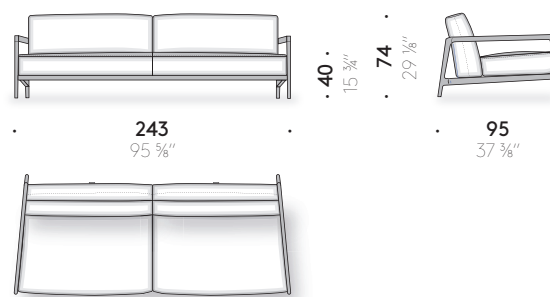

Everyday Life Open Sofa Outdoor Paul Smith 2023

Canapé droit outdoor

Matériaux

STRUCTURE: piètements en massif d'iroko brossé fini avec peinture protective outdoor. Traverses en extrudé d'aluminium finies avec peinture à poudre outdoor couleur bronze. Sangles en EVA couleur cognac avec passants couleur rouge et bleu.
CADRE: acier inox AISI 304 peint outdoor à poudre ocre avec sangles élastiques bleues. Pied central avec patin réglable.
DOSSIER: mousse de polyuréthane à densité variable et ouate de polyester doublé en toile de polyester hydrofuge.
COUSSIN D'ASSISE: mousse de polyuréthane à densité variable et ouate de polyester doublé en toile de polyester hydrofuge.
REVÊTEMENT: revêtement déhoussable en tissu outdoor.
TOILE DE PROTECTION (optionnel): couverture en polyester avec poignées en EVA couleur cognac.

+info:
<http://www.depadova.com/materials.pdf>