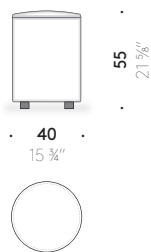

MANIGLIA: EVA color cognac (solo pouf L100x100 cm e Ø 100 cm).

CERNIERA ZIP: nastro rosso e tiretto in pelle rossa (solo pouf L 55x55 cm e Ø 40 cm).

+info:

<http://www.depadova.com/materials.pdf>