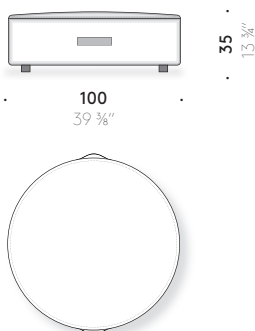

ZIP: red zipper tape and puller in red leather (only pouf W 55x55 cm and Ø 40 cm).

+info:  
<http://www.depadova.com/materials.pdf>