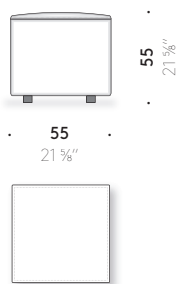

ZIP: red zipper tape and puller in red leather (only pouf W 55x55 cm and Ø 40 cm).

+info:  
<http://www.depadova.com/materials.pdf>