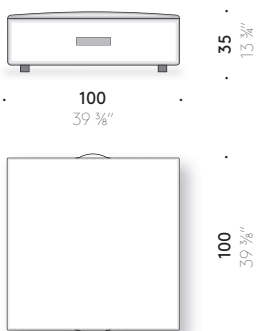

ZIP: red zipper tape and puller in red leather (only pouf W 55x55 cm and Ø 40 cm).

+info:  
<http://www.depadova.com/materials.pdf>