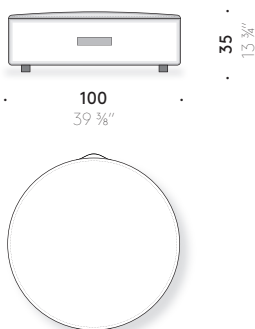

MANIGLIA: EVA color cognac (solo pouf L100x100 cm e Ø 100 cm).

CERNIERA ZIP: nastro rosso e tiretto in pelle rossa (solo pouf L 55x55 cm e Ø 40 cm).

+info:

<http://www.depadova.com/materials.pdf>