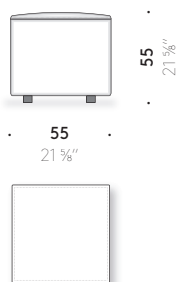

MANIGLIA: EVA color cognac (solo pouf L100x100 cm e Ø 100 cm).

CERNIERA ZIP: nastro rosso e tiretto in pelle rossa (solo pouf L 55x55 cm e Ø 40 cm).

+info:

<http://www.depadova.com/materials.pdf>