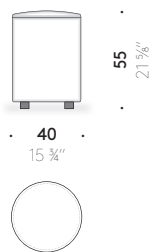

ZIP: red zipper tape and puller in red leather (only pouf W 55x55 cm and Ø 40 cm).

+info:  
<http://www.depadova.com/materials.pdf>