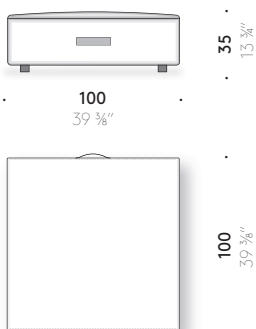

MANIGLIA: EVA color cognac (solo pouf L100x100 cm e Ø 100 cm).

CERNIERA ZIP: nastro rosso e tiretto in pelle rossa (solo pouf L 55x55 cm e Ø 40 cm).

+info:

<http://www.depadova.com/materials.pdf>