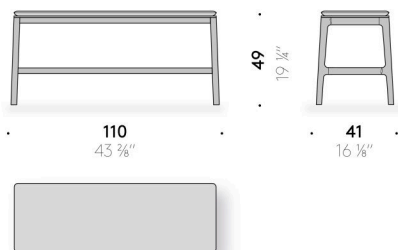

OUTDOOR BENCH

Materials

Frame
brushed solid Iroko wood finished with protective coating suitable for outdoor.

Seat
marine plywood panel with thin layer of polyurethane foam. Coated with cognac-coloured EVA, red or blue border.

Protective cover
(optional)
polyester cover.