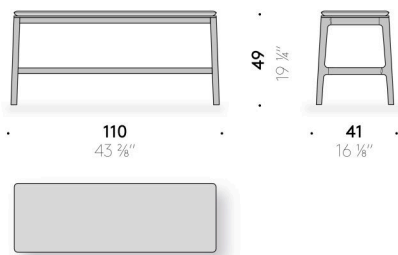

OUTDOOR BENCH

Materials

Frame
brushed solid Iroko wood finished with protective coating suitable for outdoor.

Seat
marine plywood panel with thin layer of polyurethane foam. Covered with cognac-coloured EVA, red or blue border.

Protective cover
(optional)
polyester cover.