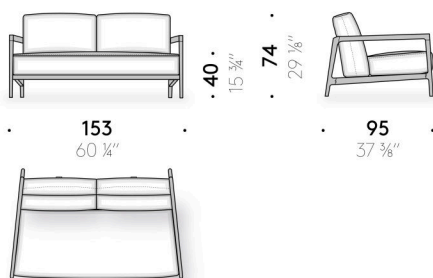

Protective cover

(optional)

polyester cover with handles in EVA, cognac colour.