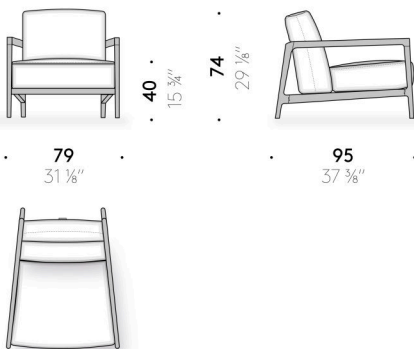

Seat cushion

variable-density polyurethane foam and polyester wadding, covered with water-repellent polyester cloth.

Cover

removable cover in outdoor fabric.

Protective cover

(optional)

polyester cover with handles in EVA, cognac colour.