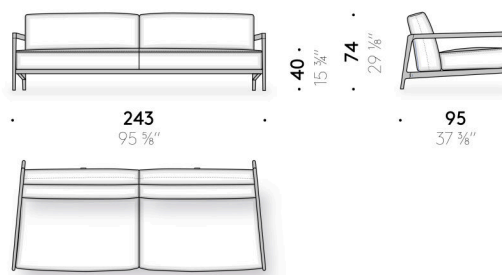

Seat cushion

variable-density polyurethane foam and polyester wadding, covered with water-repellent polyester cloth.

Cover

removable cover in outdoor fabric.

Protective cover

(optional)

polyester cover with handles in EVA, cognac colour.