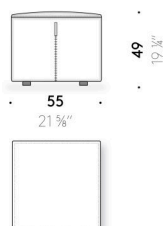

Cover
removable cover in outdoor fabric.

Handle
EVA colour cognac (only pouf W 100×100 cm and Ø 100 cm).

Zip
red zipper tape and puller in red leather (only pouf W 55×55 cm and Ø 40 cm).

Everyday Life Pouf Outdoor