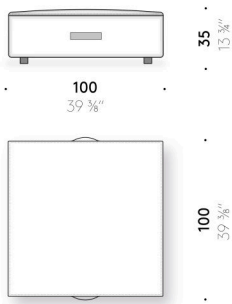

Cover
removable cover in outdoor fabric.

Handle
EVA colour cognac (only pouf W 100×100 cm and Ø 100 cm).

Zip
red zipper tape and puller in red leather (only pouf W 55×55 cm and Ø 40 cm).

Everyday Life Pouf Outdoor