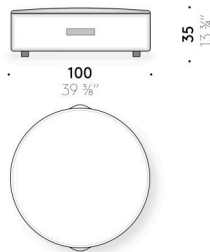

Cover
removable cover in outdoor fabric.

Handle
EVA colour cognac (only pouf W 100×100 cm and Ø 100 cm).

Zip
red zipper tape and puller in red leather (only pouf W 55×55 cm and Ø 40 cm).

Everyday Life Pouf Outdoor