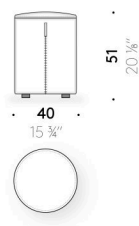

Cover
removable cover in outdoor fabric.

Handle
EVA colour cognac (only pouf W 100×100 cm and Ø 100 cm).

Zip
red zipper tape and puller in red leather (only pouf W 55×55 cm and Ø 40 cm).

Everyday Life Pouf Outdoor