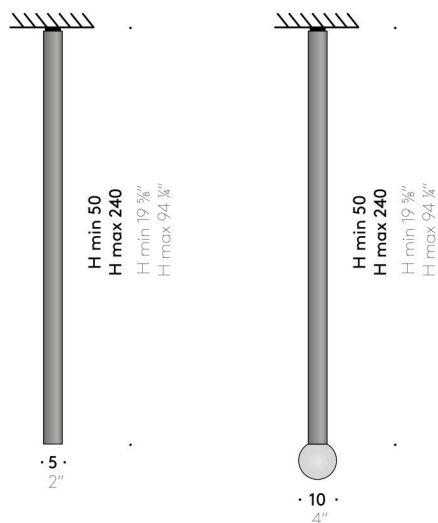

### Version without bulb

INPUT 110÷240V - 50/60Hz  
SOURCE LED 7,5W  
BULB GU10, max 7,5W