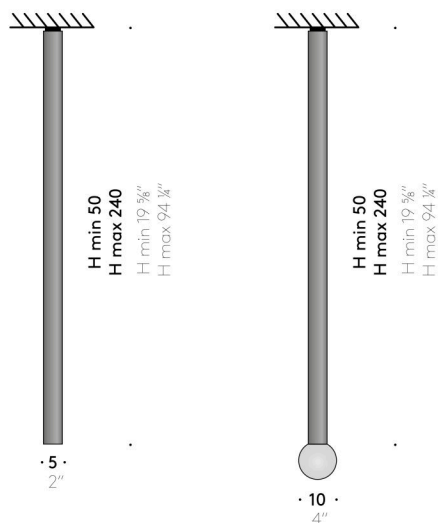

Version without bulb

INPUT 110÷240V - 50/60Hz
SOURCE LED 7,5W
BULB GU10, max 7,5W

Version with bulb

EU		USA	
INPUT	110÷240V - 50/60Hz	INPUT	110÷240V - 50/60Hz
SOURCE	LED 7W, 2700K, CRI95	BULB	E26, G95, max 20W (not included)
BULB	E27, G95