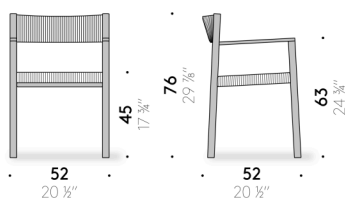

Protective cover

polyester cover.