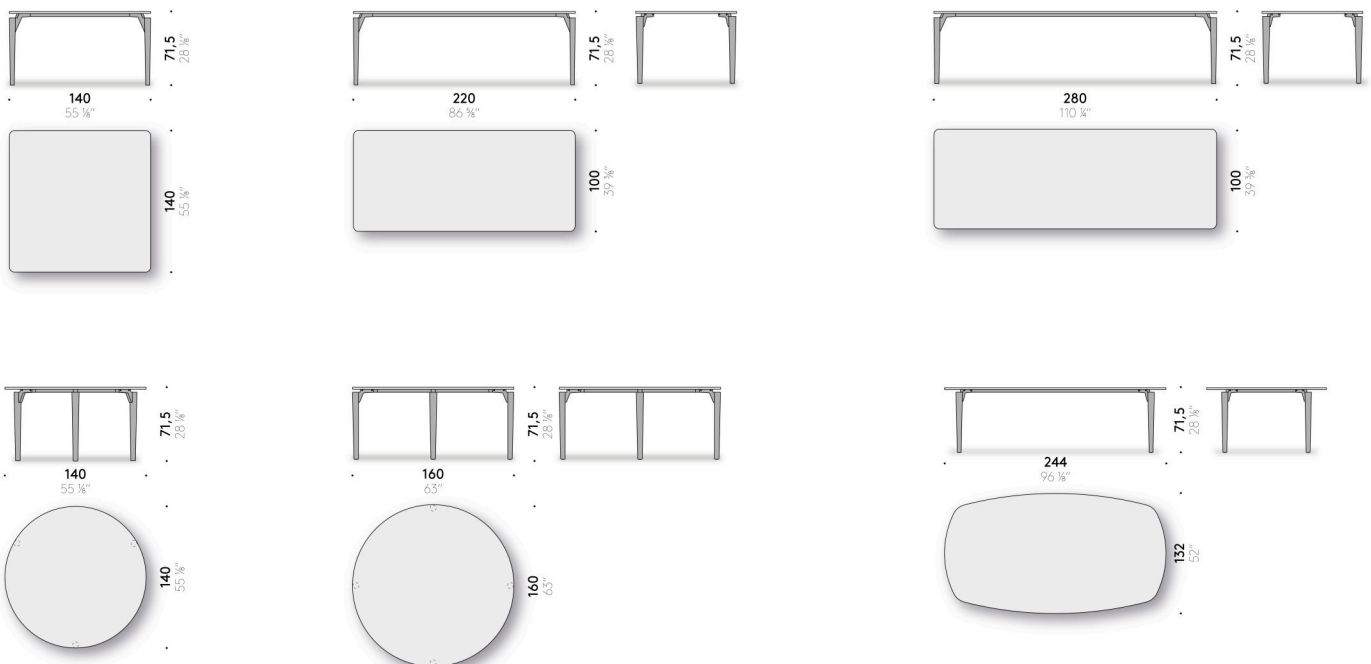

Top

brushed grey or white Pece stone, treated with water repellent products. The tabletop is equipped with a reinforced structure.

Protective cover
polyester cover.