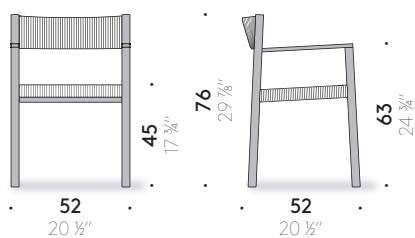

So Outdoor Naoto Fukasawa 2023

Outdoor chair

Materials

FRAME: brushed solid Iroko wood finished with protective coating suitable for outdoor. Thermoplastic glide foot.

BACKREST: multilayer suitable for outdoor, covered with hand-woven polypropylene yarn in the colour Havana.

SEAT: Havana-coloured hand-woven polypropylene yarn.

PROTECTIVE COVER: polyester cover.

+info:
<http://www.depadova.com/materials.pdf>