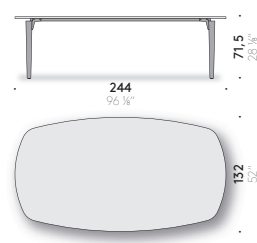

Tavolo '95 Outdoor Achille Castiglioni 1995 / 2023

Outdoor table

Materials

BASE: legs in brushed solid Iroko wood finished with protective coating suitable for outdoor. Frame and support frame brackets made of AISI 304 stainless steel, matt black powder coating suitable for outdoor. Adjustable thermoplastic feet.

TOP: white Pece stone or grey Pece stone, treated with water repellent products. The top is equipped with a reinforced structure.

PROTECTIVE COVER: polyester cover.

+info:

<http://www.depadova.com/materials.pdf>