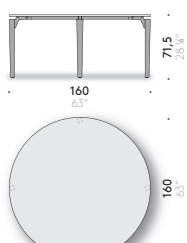

Tavolo '95 Outdoor Achille Castiglioni 1995 / 2023

Outdoor table

Materials

BASE: legs in brushed solid Iroko wood finished with protective coating suitable for outdoor. Frame and support frame brackets made of AISI 304 stainless steel, matt black powder coating suitable for outdoor. Adjustable thermoplastic feet.

TOP: white Pece stone or grey Pece stone, treated with water repellent products. The top is equipped with a reinforced structure.

PROTECTIVE COVER: polyester cover.

+info:

<http://www.depadova.com/materials.pdf>