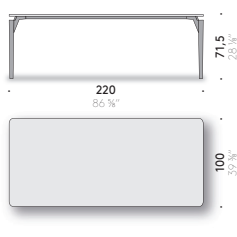

Tavolo '95 Outdoor Achille Castiglioni 1995 / 2023

Outdoor table

Materials

BASE: legs in brushed solid Iroko wood finished with protective coating suitable for outdoor. Frame and support frame brackets made of AISI 304 stainless steel, matt black powder coating suitable for outdoor. Adjustable thermoplastic feet.

TOP: white Pece stone or grey Pece stone, treated with water repellent products. The top is equipped with a reinforced structure.

PROTECTIVE COVER: polyester cover.

+info:

<http://www.depadova.com/materials.pdf>