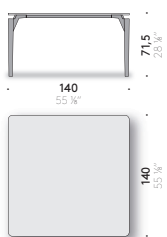

Tavolo '95 Outdoor Achille Castiglioni 1995 / 2023

Outdoor table

Materials

BASE: legs in brushed solid Iroko wood finished with protective coating suitable for outdoor. Frame and support frame brackets made of AISI 304 stainless steel, matt black powder coating suitable for outdoor. Adjustable thermoplastic feet.

TOP: white Pece stone or grey Pece stone, treated with water repellent products. The top is equipped with a reinforced structure.

PROTECTIVE COVER: polyester cover.

+info:

<http://www.depadova.com/materials.pdf>