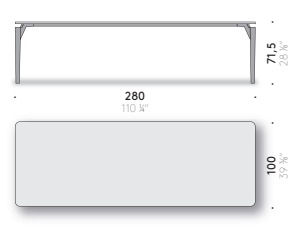

Tavolo '95 Outdoor Achille Castiglioni 1995 / 2023

Outdoor table

Materials

BASE: legs in brushed solid Iroko wood finished with protective coating suitable for outdoor. Frame and support frame brackets made of AISI 304 stainless steel, matt black powder coating suitable for outdoor. Adjustable thermoplastic feet.

TOP: white Pece stone or grey Pece stone, treated with water repellent products. The top is equipped with a reinforced structure.

PROTECTIVE COVER: polyester cover.

+info:

<http://www.depadova.com/materials.pdf>