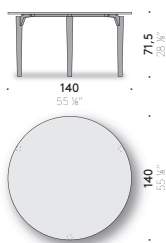

Tavolo '95 Outdoor Achille Castiglioni 1995 / 2023

Outdoor table

Materials

BASE: legs in brushed solid Iroko wood finished with protective coating suitable for outdoor. Frame and support frame brackets made of AISI 304 stainless steel, matt black powder coating suitable for outdoor. Adjustable thermoplastic feet.

TOP: white Pece stone or grey Pece stone, treated with water repellent products. The top is equipped with a reinforced structure.

PROTECTIVE COVER: polyester cover.

+info:

<http://www.depadova.com/materials.pdf>