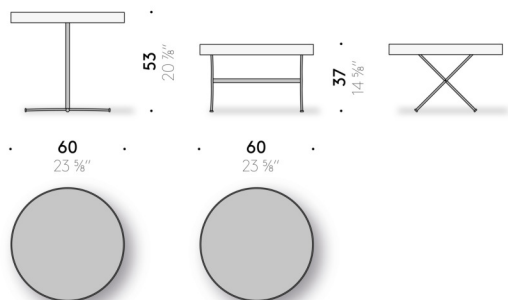

black powder-coated steel. Thermoplastic feet.

Covered tray

top in birch plywood (class E1, CARB P2 / TSCA Title VI certified) covered with black HPL laminate. Edge in solid curved beechwood, covered in bonded black, brown, dove-grey or natural cowhide. Mat in bonded black, brown, dove-grey or natural cowhide.