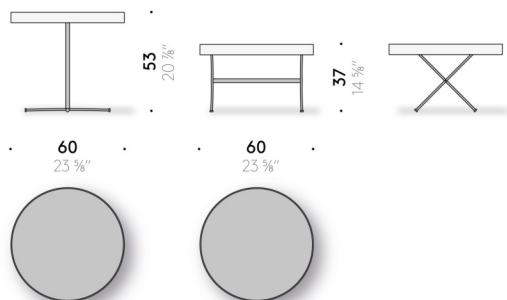

Vassoio rivestito

piano in multistrato di betulla (certificato classe E1, CARB P2 / TSCA Title VI) rivestito in laminato HPL color nero. Bordo in massello di faggio curvato rivestito in cuoio rigenerato color nero, marrone, tortora o naturale. Tappetino in cuoio rigenerato color nero, marrone, tortora o naturale.