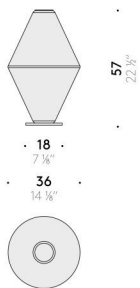

Helium

Design:
ELISA OSSINO
2024