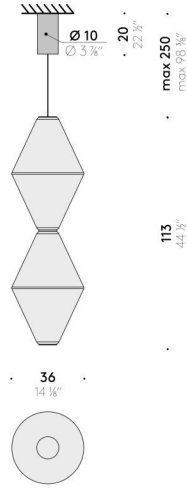

Helium

Design:
ELISA OSSINO
2024