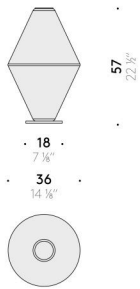

Helium

Design:
ELISA OSSINO
2024