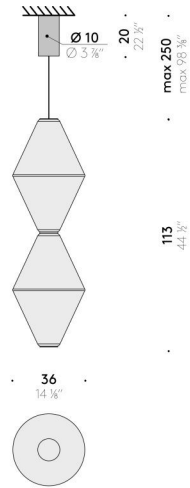

Helium

Design:
ELISA OSSINO
2024