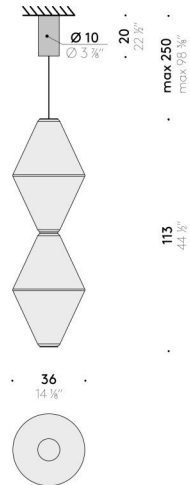

Helium

Design:
ELISA OSSINO
2024