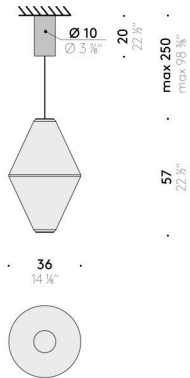

Helium

Design:
ELISA OSSINO
2024