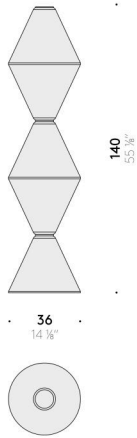

Helium

Design:
ELISA OSSINO
2024