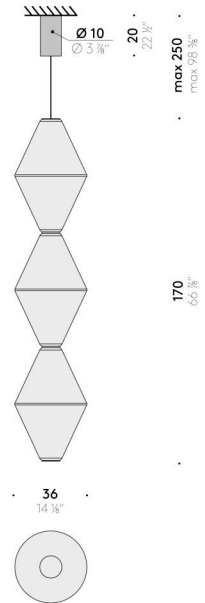

Helium

Design:
ELISA OSSINO
2024