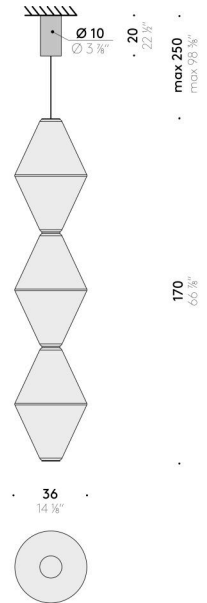

Helium

Design:
ELISA OSSINO
2024