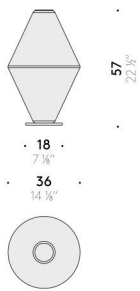

Helium

Design:
ELISA OSSINO
2024