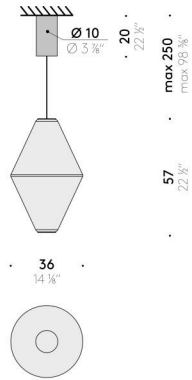

Helium

Design:
ELISA OSSINO
2024