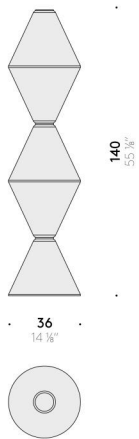

Helium

Design:
ELISA OSSINO
2024