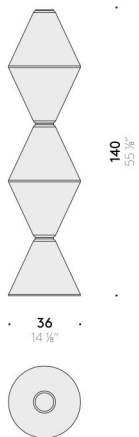

Helium

Design:
ELISA OSSINO
2024