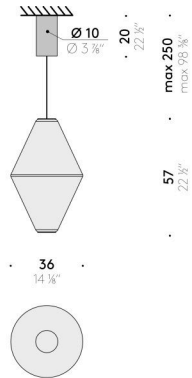

Helium

Design:
ELISA OSSINO
2024