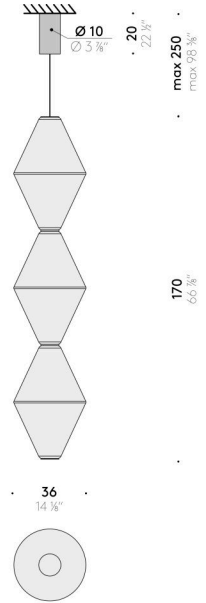

Helium

Design:
ELISA OSSINO
2024