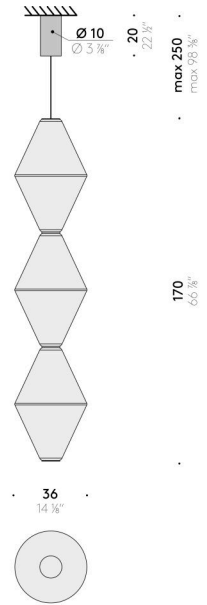

Helium

Design:
ELISA OSSINO
2024