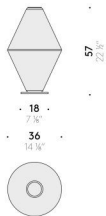

Wall version

INPUT	100÷240V - 50/60Hz
SOURCE	H 57cm LED 22W, 24V
	H 114cm LED 44W, 24V
	H 171cm LED 66W, 24V
	H 228cm LED 88W, 24V

Floor version - H 57 cm

EU / USA

INPUT	100÷240V - 50/60Hz
SOURCE	LED 30W, 24V

Floor version - H 140 cm

EU

INPUT	220÷240V - 50/60Hz
SOURCE	LED 80W, 24V

USA

INPUT	100÷120V - 50/60Hz
SOURCE	LED 80W, 24V

Helium

Design:
ELISA OSSINO
2024

Helium