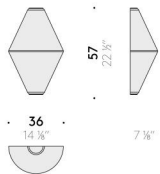

Floor version - H 140 cm

EU

INPUT	220÷240V - 50/60Hz
SOURCE	LED 80W, 24V

USA

INPUT	100÷120V - 50/60Hz
SOURCE	LED 80W, 24V

Helium

Design:
ELISA OSSINO
2024

Helium