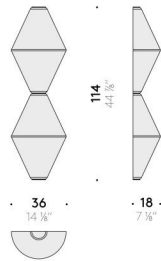

Floor version - H 140 cm

EU

INPUT	220÷240V - 50/60Hz
SOURCE	LED 80W, 24V

USA

INPUT	100÷120V - 50/60Hz
SOURCE	LED 80W, 24V

Helium

Design:
ELISA OSSINO
2024

Helium