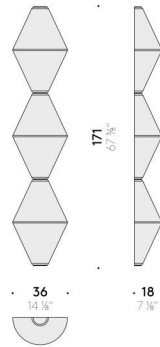

Floor version - H 140 cm

EU

INPUT	220÷240V - 50/60Hz
SOURCE	LED 80W, 24V

USA

INPUT	100÷120V - 50/60Hz
SOURCE	LED 80W, 24V

Helium

Design:
ELISA OSSINO
2024

Helium