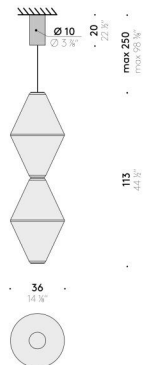

Wall version

INPUT	100÷240V - 50/60Hz
SOURCE	H 57cm LED 22W, 24V
	H 114cm LED 44W, 24V
	H 171cm LED 66W, 24V
	H 228cm LED 88W, 24V

Floor version - H 57 cm

EU / USA

INPUT	100÷240V - 50/60Hz
SOURCE	LED 30W, 24V

Floor version - H 140 cm

EU

INPUT	220÷240V - 50/60Hz
SOURCE	LED 80W, 24V

USA

INPUT	100÷120V - 50/60Hz
SOURCE	LED 80W, 24V

Helium

Design:
ELISA OSSINO
2024

Helium