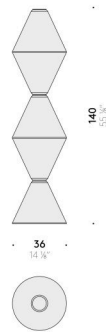

Wall version

INPUT	100÷240V - 50/60Hz
SOURCE	H 57cm LED 22W, 24V
	H 114cm LED 44W, 24V
	H 171cm LED 66W, 24V
	H 228cm LED 88W, 24V

Floor version - H 57 cm

EU / USA

INPUT	100÷240V - 50/60Hz
SOURCE	LED 30W, 24V

Floor version - H 140 cm

EU

INPUT	220÷240V - 50/60Hz
SOURCE	LED 80W, 24V

USA

INPUT	100÷120V - 50/60Hz
SOURCE	LED 80W, 24V

Helium

Design:
ELISA OSSINO
2024

Helium