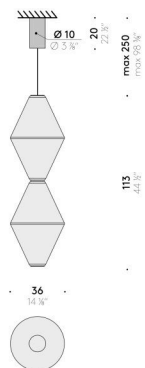

Wall version

INPUT	100÷240V - 50/60Hz
SOURCE	H 57cm LED 22W, 24V
	H 114cm LED 44W, 24V
	H 171cm LED 66W, 24V
	H 228cm LED 88W, 24V

Floor version - H 57 cm

EU / USA

INPUT	100÷240V - 50/60Hz
SOURCE	LED 30W, 24V

Floor version - H 140 cm

EU

INPUT	220÷240V - 50/60Hz
SOURCE	LED 80W, 24V

USA

INPUT	100÷120V - 50/60Hz
SOURCE	LED 80W, 24V

Helium

Design:
ELISA OSSINO
2024

Helium