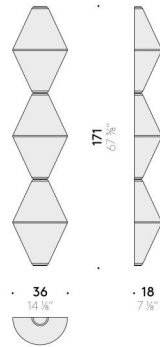

Wall version

INPUT	100÷240V - 50/60Hz
SOURCE	H 57cm LED 22W, 24V
	H 114cm LED 44W, 24V
	H 171cm LED 66W, 24V
	H 228cm LED 88W, 24V

Floor version - H 57 cm

EU / USA

INPUT	100÷240V - 50/60Hz
SOURCE	LED 30W, 24V

Floor version - H 140 cm

EU

INPUT	220÷240V - 50/60Hz
SOURCE	LED 80W, 24V

USA

INPUT	100÷120V - 50/60Hz
SOURCE	LED 80W, 24V

Helium

Design:
ELISA OSSINO
2024

Helium