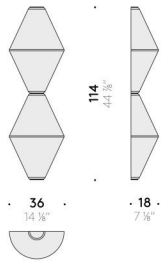

Floor version - H 140 cm

EU

INPUT	220÷240V - 50/60Hz
SOURCE	LED 80W, 24V

USA

INPUT	100÷120V - 50/60Hz
SOURCE	LED 80W, 24V

Helium

Design:
ELISA OSSINO
2024

Helium