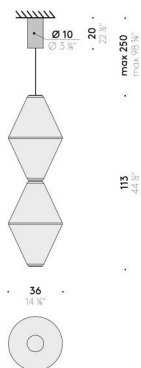

Wall version

INPUT	100÷240V - 50/60Hz
SOURCE	H 57cm LED 22W, 24V
	H 114cm LED 44W, 24V
	H 171cm LED 66W, 24V
	H 228cm LED 88W, 24V

Floor version - H 57 cm

EU / USA

INPUT	100÷240V - 50/60Hz
SOURCE	LED 30W, 24V

Floor version - H 140 cm

EU

INPUT	220÷240V - 50/60Hz
SOURCE	LED 80W, 24V

USA

INPUT	100÷120V - 50/60Hz
SOURCE	LED 80W, 24V

Helium

Design:
ELISA OSSINO
2024

Helium