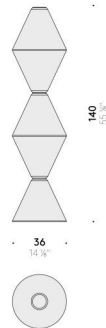

Floor version - H 140 cm

EU

INPUT	220÷240V - 50/60Hz
SOURCE	LED 80W, 24V

USA

INPUT	100÷120V - 50/60Hz
SOURCE	LED 80W, 24V

Helium

Design:
ELISA OSSINO
2024

Helium