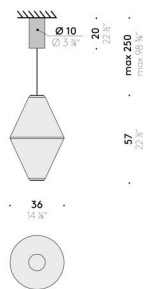

Wall version

INPUT	100÷240V - 50/60Hz
SOURCE	H 57cm LED 22W, 24V
	H 114cm LED 44W, 24V
	H 171cm LED 66W, 24V
	H 228cm LED 88W, 24V

Floor version - H 57 cm

EU / USA

INPUT	100÷240V - 50/60Hz
SOURCE	LED 30W, 24V

Floor version - H 140 cm

EU

INPUT	220÷240V - 50/60Hz
SOURCE	LED 80W, 24V

USA

INPUT	100÷120V - 50/60Hz
SOURCE	LED 80W, 24V

Helium

Design:
ELISA OSSINO
2024

Helium