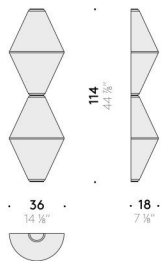

Floor version - H 140 cm

EU

INPUT	220÷240V - 50/60Hz
SOURCE	LED 80W, 24V

USA

INPUT	100÷120V - 50/60Hz
SOURCE	LED 80W, 24V

Helium

Design:
ELISA OSSINO
2024

Helium