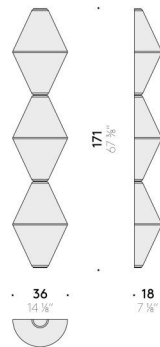

Floor version - H 140 cm

EU

INPUT	220÷240V - 50/60Hz
SOURCE	LED 80W, 24V

USA

INPUT	100÷120V - 50/60Hz
SOURCE	LED 80W, 24V

Helium

Design:
ELISA OSSINO
2024

Helium