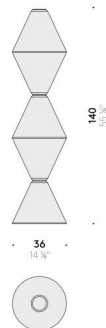

Wall version

INPUT	100÷240V - 50/60Hz
SOURCE	H 57cm LED 22W, 24V
	H 114cm LED 44W, 24V
	H 171cm LED 66W, 24V
	H 228cm LED 88W, 24V

Floor version - H 57 cm

EU / USA

INPUT	100÷240V - 50/60Hz
SOURCE	LED 30W, 24V

Floor version - H 140 cm

EU

INPUT	220÷240V - 50/60Hz
SOURCE	LED 80W, 24V

USA

INPUT	100÷120V - 50/60Hz
SOURCE	LED 80W, 24V

Helium

Design:
ELISA OSSINO
2024

Helium