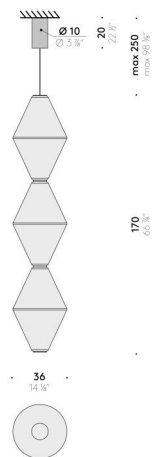

Wall version

INPUT	100÷240V - 50/60Hz
SOURCE	H 57cm LED 22W, 24V
	H 114cm LED 44W, 24V
	H 171cm LED 66W, 24V
	H 228cm LED 88W, 24V

Floor version - H 57 cm

EU / USA

INPUT	100÷240V - 50/60Hz
SOURCE	LED 30W, 24V

Floor version - H 140 cm

EU

INPUT	220÷240V - 50/60Hz
SOURCE	LED 80W, 24V

USA

INPUT	100÷120V - 50/60Hz
SOURCE	LED 80W, 24V

Helium

Design:
ELISA OSSINO
2024

Helium