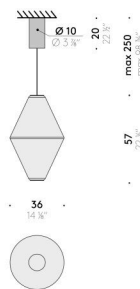

Wall version

INPUT	100÷240V - 50/60Hz
SOURCE	H 57cm LED 22W, 24V
	H 114cm LED 44W, 24V
	H 171cm LED 66W, 24V
	H 228cm LED 88W, 24V

Floor version - H 57 cm

EU / USA

INPUT	100÷240V - 50/60Hz
SOURCE	LED 30W, 24V

Floor version - H 140 cm

EU

INPUT	220÷240V - 50/60Hz
SOURCE	LED 80W, 24V

USA

INPUT	100÷120V - 50/60Hz
SOURCE	LED 80W, 24V

Helium

Design:
ELISA OSSINO
2024

Helium