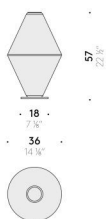

Floor version - H 140 cm

EU

INPUT	220÷240V - 50/60Hz
SOURCE	LED 80W, 24V

USA

INPUT	100÷120V - 50/60Hz
SOURCE	LED 80W, 24V

Helium

Design:
ELISA OSSINO
2024

Helium