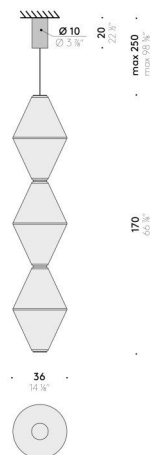

Floor version (H 140 cm)
AC adapter integrated into the product (24V output). Power cable with integrated dimmer.

Pendant version

INPUT	100÷240V - 50/60Hz
SOURCE	H 57cm LED 30W, 24V
	H 113cm LED 60W, 24V
	H 170cm LED 90W, 24V

Wall version

INPUT	100÷240V - 50/60Hz
SOURCE	H 57cm LED 22W, 24V
	H 114cm LED 44W, 24V
	H 171cm LED 66W, 24V
	H 228cm LED 88W, 24V

Floor version - H 57 cm

EU / USA

INPUT	100÷240V - 50/60Hz
SOURCE	LED 30W, 24V

Floor version - H 140 cm

EU

INPUT	220÷240V - 50/60Hz
SOURCE	LED 80W, 24V

USA

INPUT	100÷120V - 50/60Hz
SOURCE	LED 80W, 24V

Helium

Design:
ELISA OSSINO
2024

Helium