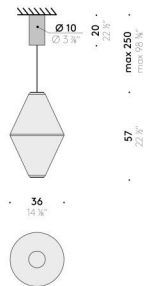

Wall version

INPUT	100÷240V - 50/60Hz
SOURCE	H 57cm LED 22W, 24V
	H 114cm LED 44W, 24V
	H 171cm LED 66W, 24V
	H 228cm LED 88W, 24V

Floor version - H 57 cm

EU / USA

INPUT	100÷240V - 50/60Hz
SOURCE	LED 30W, 24V

Floor version - H 140 cm

EU

INPUT	220÷240V - 50/60Hz
SOURCE	LED 80W, 24V

USA

INPUT	100÷120V - 50/60Hz
SOURCE	LED 80W, 24V

Helium

Design:
ELISA OSSINO
2024

Helium