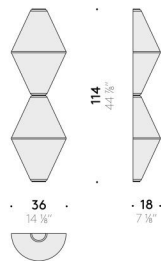

Floor version - H 140 cm

EU

INPUT	220÷240V - 50/60Hz
SOURCE	LED 80W, 24V

USA

INPUT	100÷120V - 50/60Hz
SOURCE	LED 80W, 24V

Helium

Design:
ELISA OSSINO
2024

Helium