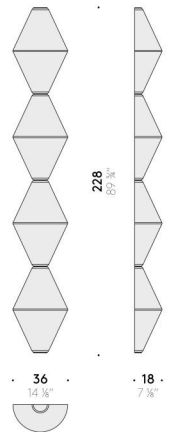

Floor version - H 140 cm

EU

INPUT	220÷240V - 50/60Hz
SOURCE	LED 80W, 24V

USA

INPUT	100÷120V - 50/60Hz
SOURCE	LED 80W, 24V

Helium

Design:
ELISA OSSINO
2024

Helium