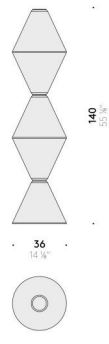

Floor version - H 140 cm

EU

INPUT	220÷240V - 50/60Hz
SOURCE	LED 80W, 24V

USA

INPUT	100÷120V - 50/60Hz
SOURCE	LED 80W, 24V

Helium

Design:
ELISA OSSINO
2024

Helium