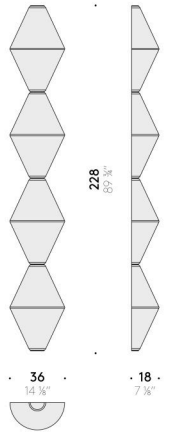

Floor version - H 140 cm

EU

INPUT	220÷240V - 50/60Hz
SOURCE	LED 80W, 24V

USA

INPUT	100÷120V - 50/60Hz
SOURCE	LED 80W, 24V

Helium

Design:
ELISA OSSINO
2024

Helium