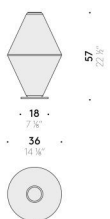

Wall version

INPUT	100÷240V - 50/60Hz
SOURCE	H 57cm LED 22W, 24V
	H 114cm LED 44W, 24V
	H 171cm LED 66W, 24V
	H 228cm LED 88W, 24V

Floor version - H 57 cm

EU / USA

INPUT	100÷240V - 50/60Hz
SOURCE	LED 30W, 24V

Floor version - H 140 cm

EU

INPUT	220÷240V - 50/60Hz
SOURCE	LED 80W, 24V

USA

INPUT	100÷120V - 50/60Hz
SOURCE	LED 80W, 24V

Helium

Design:
ELISA OSSINO
2024

Helium