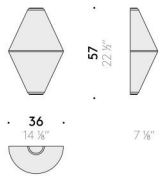

Floor version - H 140 cm

EU

INPUT	220÷240V - 50/60Hz
SOURCE	LED 80W, 24V

USA

INPUT	100÷120V - 50/60Hz
SOURCE	LED 80W, 24V

Helium

Design:
ELISA OSSINO
2024

Helium