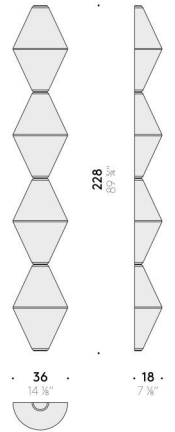

Wall version

INPUT	100÷240V - 50/60Hz
SOURCE	H 57cm LED 22W, 24V
	H 114cm LED 44W, 24V
	H 171cm LED 66W, 24V
	H 228cm LED 88W, 24V

Floor version - H 57 cm

EU / USA

INPUT	100÷240V - 50/60Hz
SOURCE	LED 30W, 24V

Floor version - H 140 cm

EU

INPUT	220÷240V - 50/60Hz
SOURCE	LED 80W, 24V

USA

INPUT	100÷120V - 50/60Hz
SOURCE	LED 80W, 24V

Helium

Design:
ELISA OSSINO
2024

Helium