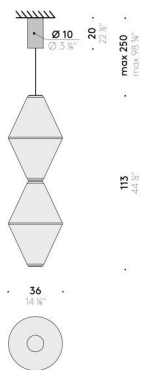

Floor version (H 140 cm)
AC adapter integrated into the product (24V output). Power cable with integrated dimmer.

Pendant version

INPUT	100÷240V - 50/60Hz
SOURCE	H 57cm LED 30W, 24V
	H 113cm LED 60W, 24V
	H 170cm LED 90W, 24V

Wall version

INPUT	100÷240V - 50/60Hz
SOURCE	H 57cm LED 22W, 24V
	H 114cm LED 44W, 24V
	H 171cm LED 66W, 24V
	H 228cm LED 88W, 24V

Floor version - H 57 cm

EU / USA

INPUT	100÷240V - 50/60Hz
SOURCE	LED 30W, 24V

Floor version - H 140 cm

EU

INPUT	220÷240V - 50/60Hz
SOURCE	LED 80W, 24V

USA

INPUT	100÷120V - 50/60Hz
SOURCE	LED 80W, 24V

Helium

Design:
ELISA OSSINO
2024

Helium