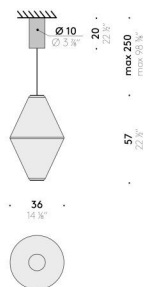

Wall version

INPUT	100÷240V - 50/60Hz
SOURCE	H 57cm LED 22W, 24V
	H 114cm LED 44W, 24V
	H 171cm LED 66W, 24V
	H 228cm LED 88W, 24V

Floor version - H 57 cm

EU / USA

INPUT	100÷240V - 50/60Hz
SOURCE	LED 30W, 24V

Floor version - H 140 cm

EU

INPUT	220÷240V - 50/60Hz
SOURCE	LED 80W, 24V

USA

INPUT	100÷120V - 50/60Hz
SOURCE	LED 80W, 24V

Helium

Design:
ELISA OSSINO
2024

Helium