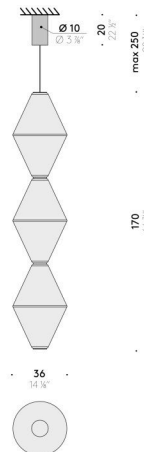

Wall version

INPUT	100÷240V - 50/60Hz
SOURCE	H 57cm LED 22W, 24V
	H 114cm LED 44W, 24V
	H 171cm LED 66W, 24V
	H 228cm LED 88W, 24V

Floor version - H 57 cm

EU / USA

INPUT	100÷240V - 50/60Hz
SOURCE	LED 30W, 24V

Floor version - H 140 cm

EU

INPUT	220÷240V - 50/60Hz
SOURCE	LED 80W, 24V

USA

INPUT	100÷120V - 50/60Hz
SOURCE	LED 80W, 24V

Helium

Design:
ELISA OSSINO
2024

Helium