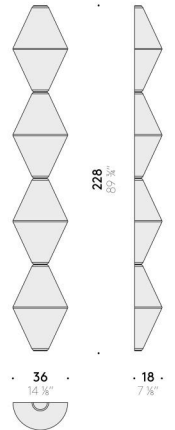

Floor version - H 140 cm

EU

INPUT	220÷240V - 50/60Hz
SOURCE	LED 80W, 24V

USA

INPUT	100÷120V - 50/60Hz
SOURCE	LED 80W, 24V

Helium

Design:
ELISA OSSINO
2024

Helium