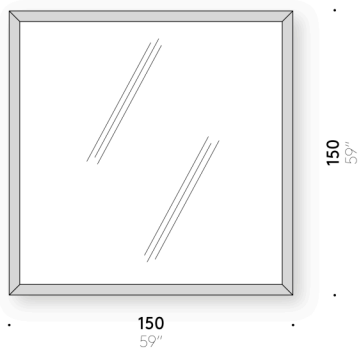

SPIEGEL MIT RAHMEN

Materialien

Rahmen
massives Eschenholz anilingefärbt, gebleicht, mit transparentem Lack auf Wasser- oder Lösemittelbasis als Endbehandlung. Hinterer Rahmen aus schwarz lackiertem Aluminium.

Spiegel
reflektierendes versilbertes Glas extrahell

FüÙe
FüÙe aus schwarz lackiertem Stahl.