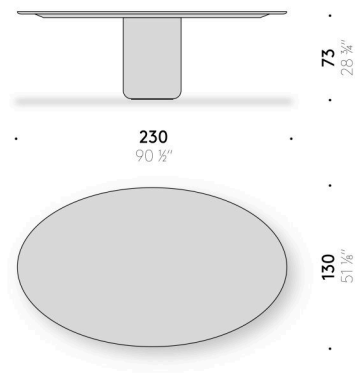

TABLE

Materials

Top

marble treated with water repellent products. Top with a black painted or black laminated aluminium-plated MDF support.

Base

marble treated with water repellent products.