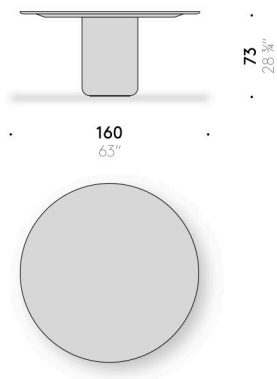

TABLE

Materials

Top

marble treated with water repellent products. Top with a black painted or black laminated aluminium-plated MDF support.

Base

marble treated with water repellent products.