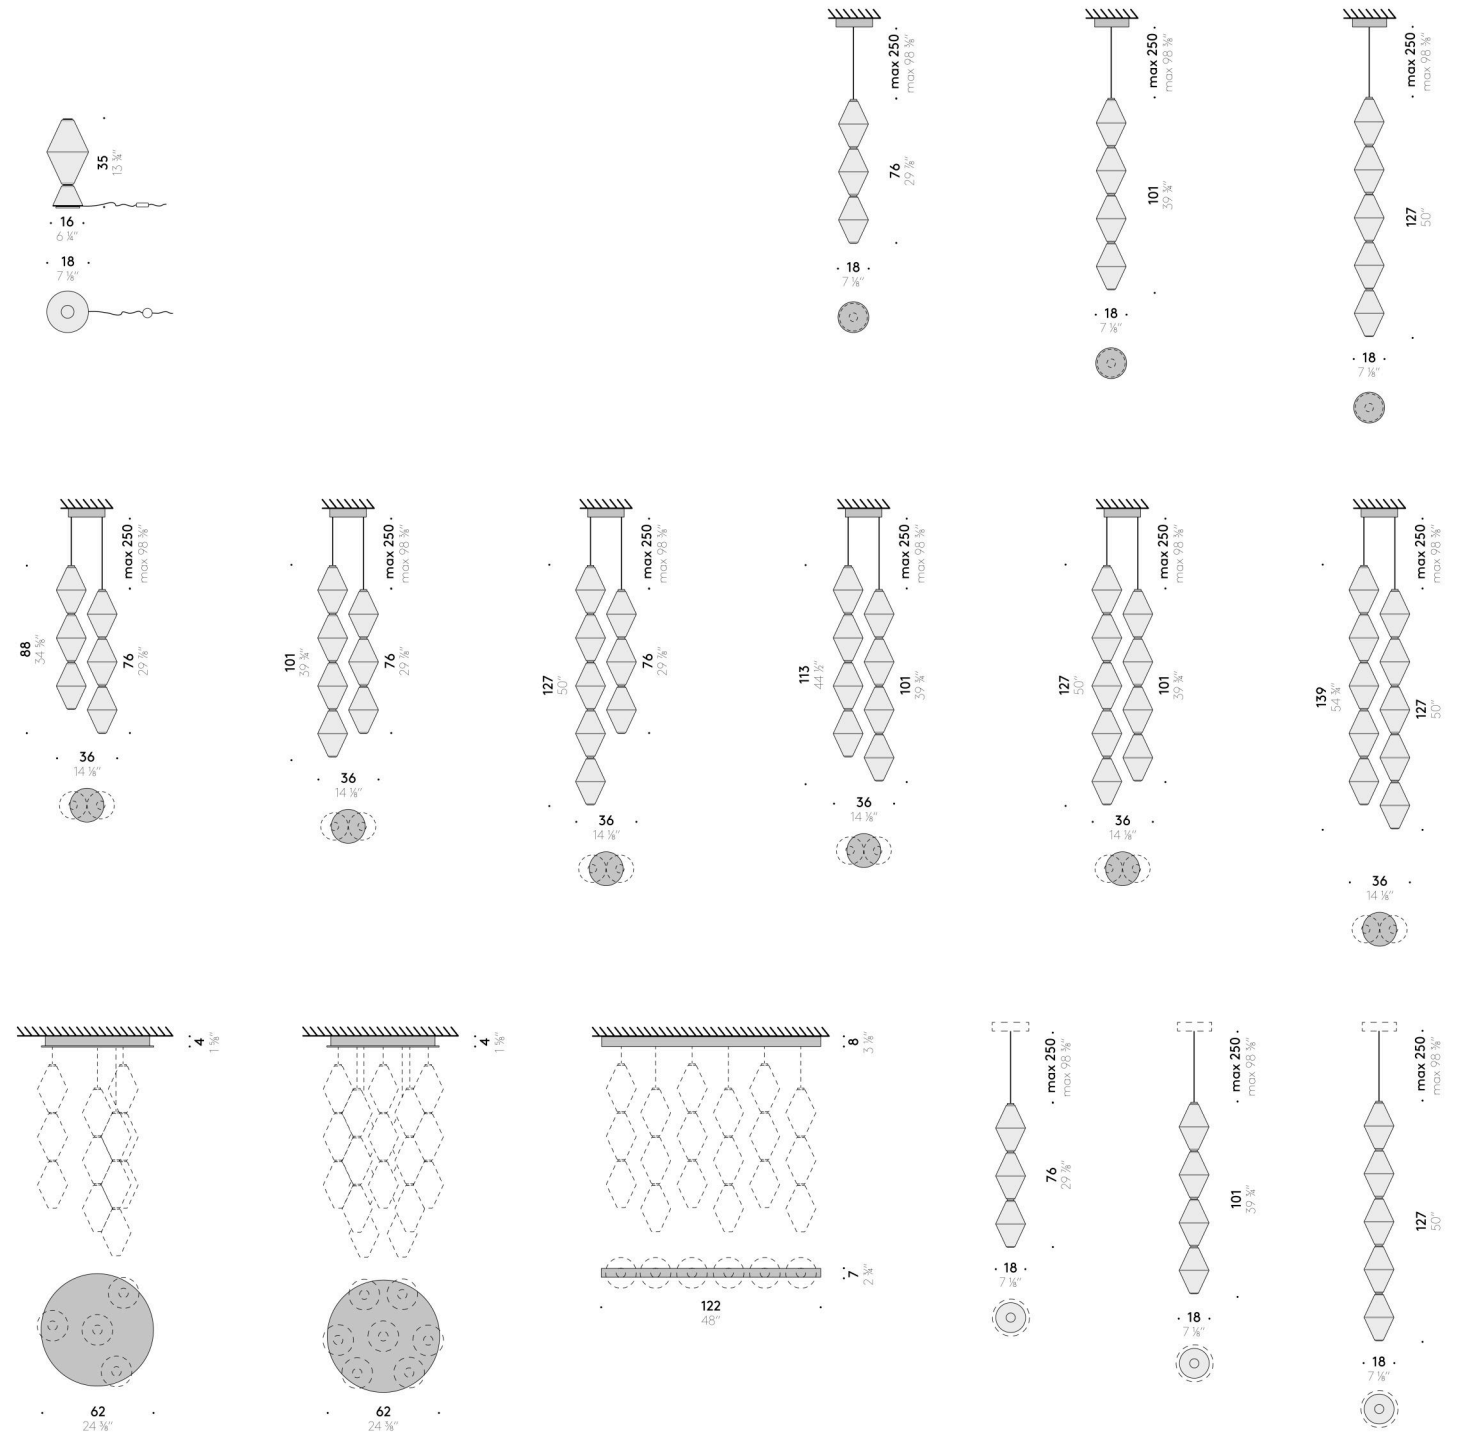

Floor / table version

INPUT 100÷240V - 50/60Hz
SOURCE LED 10W, 24V

Pendant version

INPUT 100÷240V - 50/60Hz
SOURCE H 76cm LED 20W, 24V
H 101cm LED 29W, 24V
H 127cm LED 36W, 24V

Helium Mini

Design:
ELISA OSSINO
2025