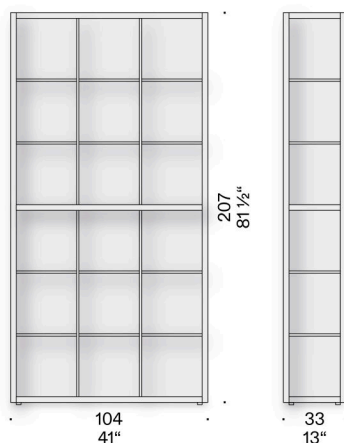

Shelves

fixed shelves and back+side panels veneered in natural oak or Canaletto walnut, finished with transparent coating. Movable shelves and vertical dividers in MDF (class E1, CARB P2 / TSCA Title VI certified), white eggshell lacquered, only for oak version, or veneered in Canaletto walnut, finished with transparent coating.