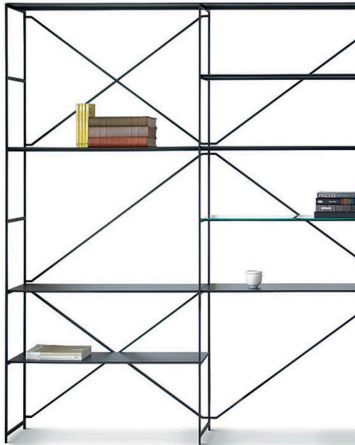

R.I.G. MODULES - Shelving System

Mikal Harrsen

2018

MENSOLE - SCRIVANIE - CONTENITORI

WHITE SEMI-MATT
CORIAN®

WHITE CARRARA MARBLE

PIETRA D'AVOLA

MDF MATT WHITE

GREYSTONE MARBLE

FROSTED SMOKY GLASS

EXTRA CLEAR GLASS

CDF MATT BLACK

CDF BLACK VENEERED
WITH SMOKED OAK

CDF BLACK VENEERED
WITH NATURAL OAK

CDF BLACK VENEERED
WITH ECOWOOD XILO 2.0
STRIPED BLACK (18.04)

CDF BLACK VENEERED
WITH ECOWOOD XILO 2.0
PLANKED SAND (18.22)